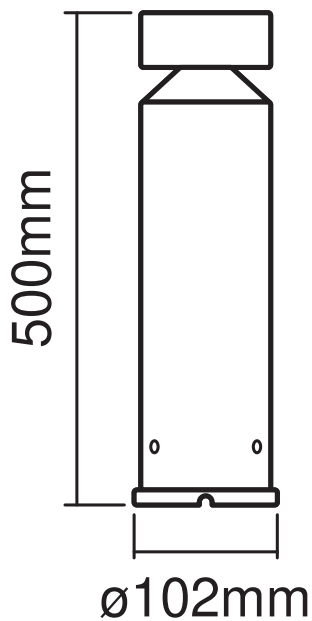

product_datasheet_title

ENDURA Style Cylinder 50cm 6W

ENDURA® STYLE CYLINDER | Stainless steel wall luminaires and bollards with indirect illumination

technical_data

ELECTRICAL DATA

Nominal wattage	6.00 W
Nominal voltage	220...240 V
Mains frequency	50...60 Hz
Nominal current	40.000 mA
Max. number of luminaires per miniature circuit breaker B16	320
Max. number of luminaires per miniature circuit breaker C16	320
Power factor λ	> 0.5
Total harmonic distortion	< 120 %
Protection class	II
Operating mode	Mains voltage

PHOTOMETRICAL DATA

Luminous flux	360 lm
Total luminous flux of contained light sources	660 lm
Luminous efficacy	60 lm/W
Color temperature	3000 K
Light color (designation)	Warm White
Color rendering index Ra	> 80
Standard deviation of color matching	< 6 sdc _m
Flickering metric (Pst LM)	-
Stroboscope effect metric (SVM)	-
Photobiological safety group acc. to EN62778	RG0
UGR	< 25

DIMENSIONS & WEIGHT

Diameter	101.00 mm
Length	102.0 mm
Width	102.0 mm
Height	500.00 mm
Product weight	800.00 g

PG ENDURA STYLE Cylinder 50cm
MiPRC

MATERIALS & COLORS

Product color	Steel
Housing color	Steel
Body material	Stainless steel
Cover material	Polycarbonate (PC)
Mercury content	0.0 mg

APPLICATION & MOUNTING

Ambient temperature range	-20...+40 °C
Temperature range at storage	-20...+85 °C
Type of connection	Screw terminal
Type of protection	IP44
Dimmable	no
Mounting type	Surface
Mounting location	Wall
Application environment	Outdoor
LED module replaceable	Not replaceable
With light source	Yes